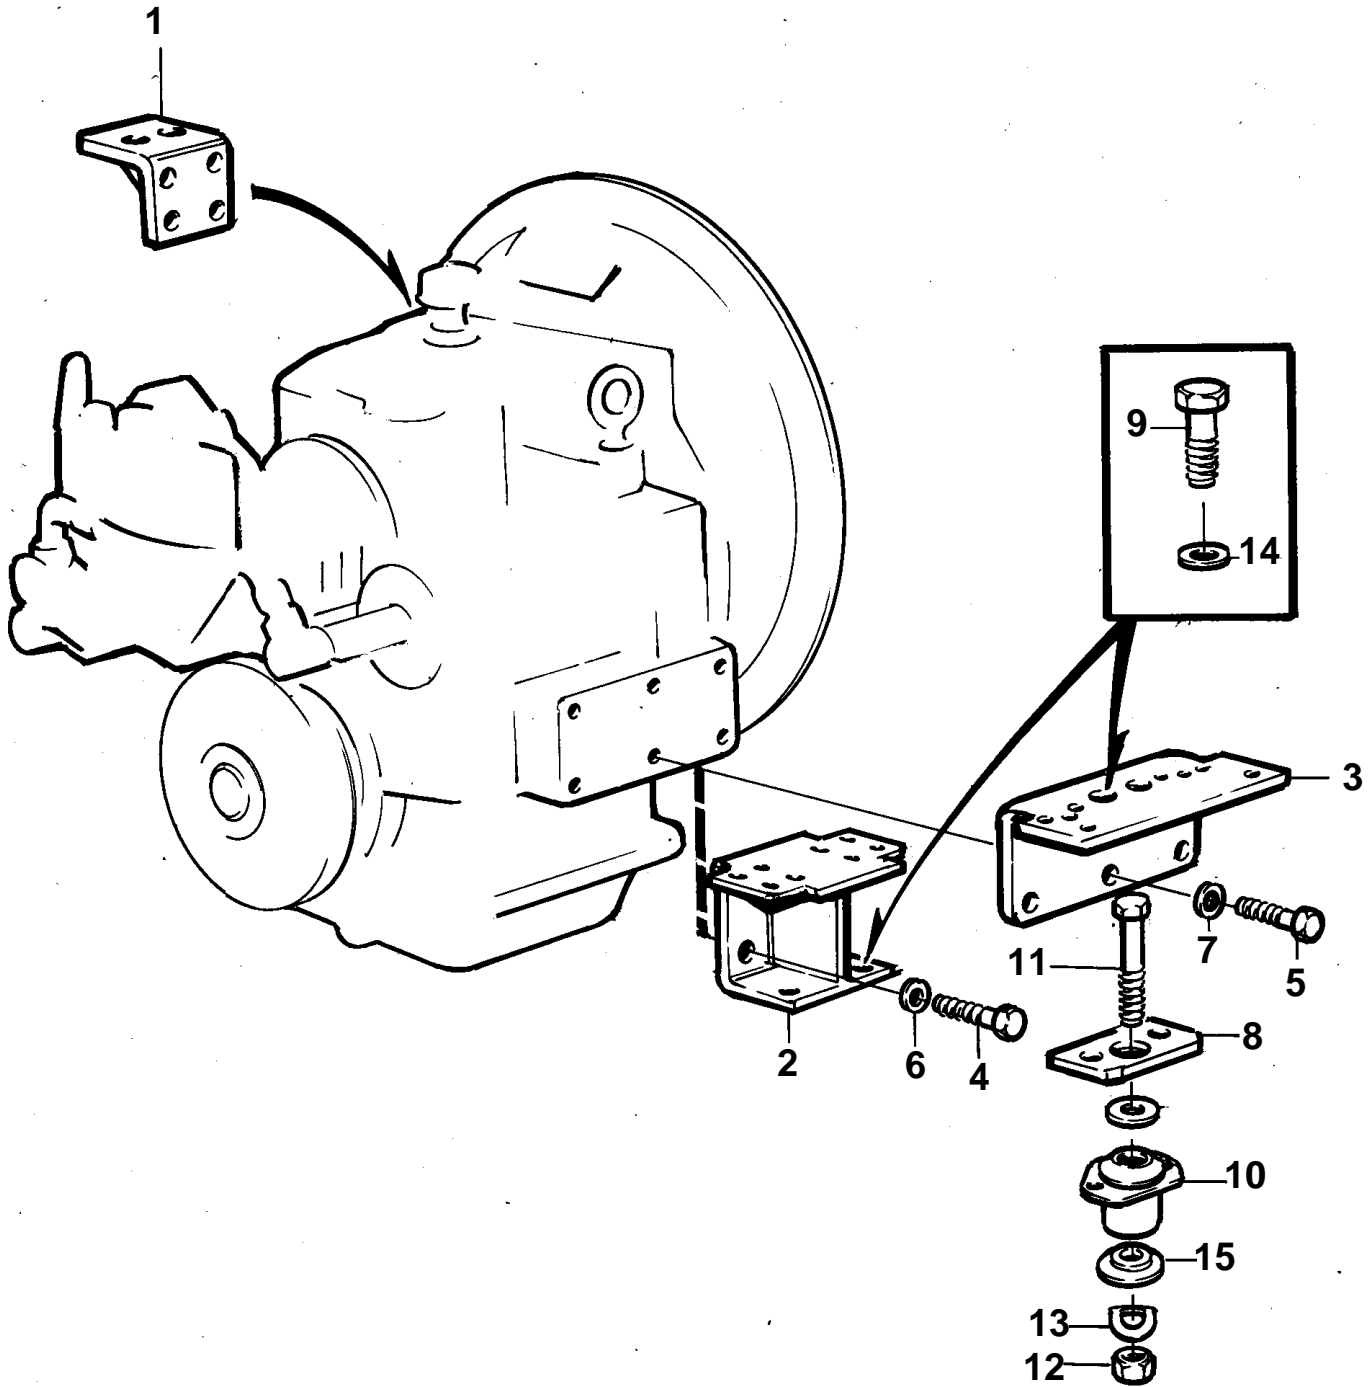

TMD102A, TAMD102A

16411

TMD102A, TAMD102A

REF	PART NO.	QTY	DESCRIPTION	NOTES
1		1	Bracket	L
2		1	Bracket	RIGHT
4	955561	8	Screw	
6	940280	8	Spring washer	
8	824374	2	Intermediate plate	
9	955589	4	Screw	
10	836961	2	Rubber element	
11	959827	2	Screw	
12	955829	2	Nut	
13	941912	6	Spring washer	
14	836325	4	Washer	
15	862066	2	Washer	